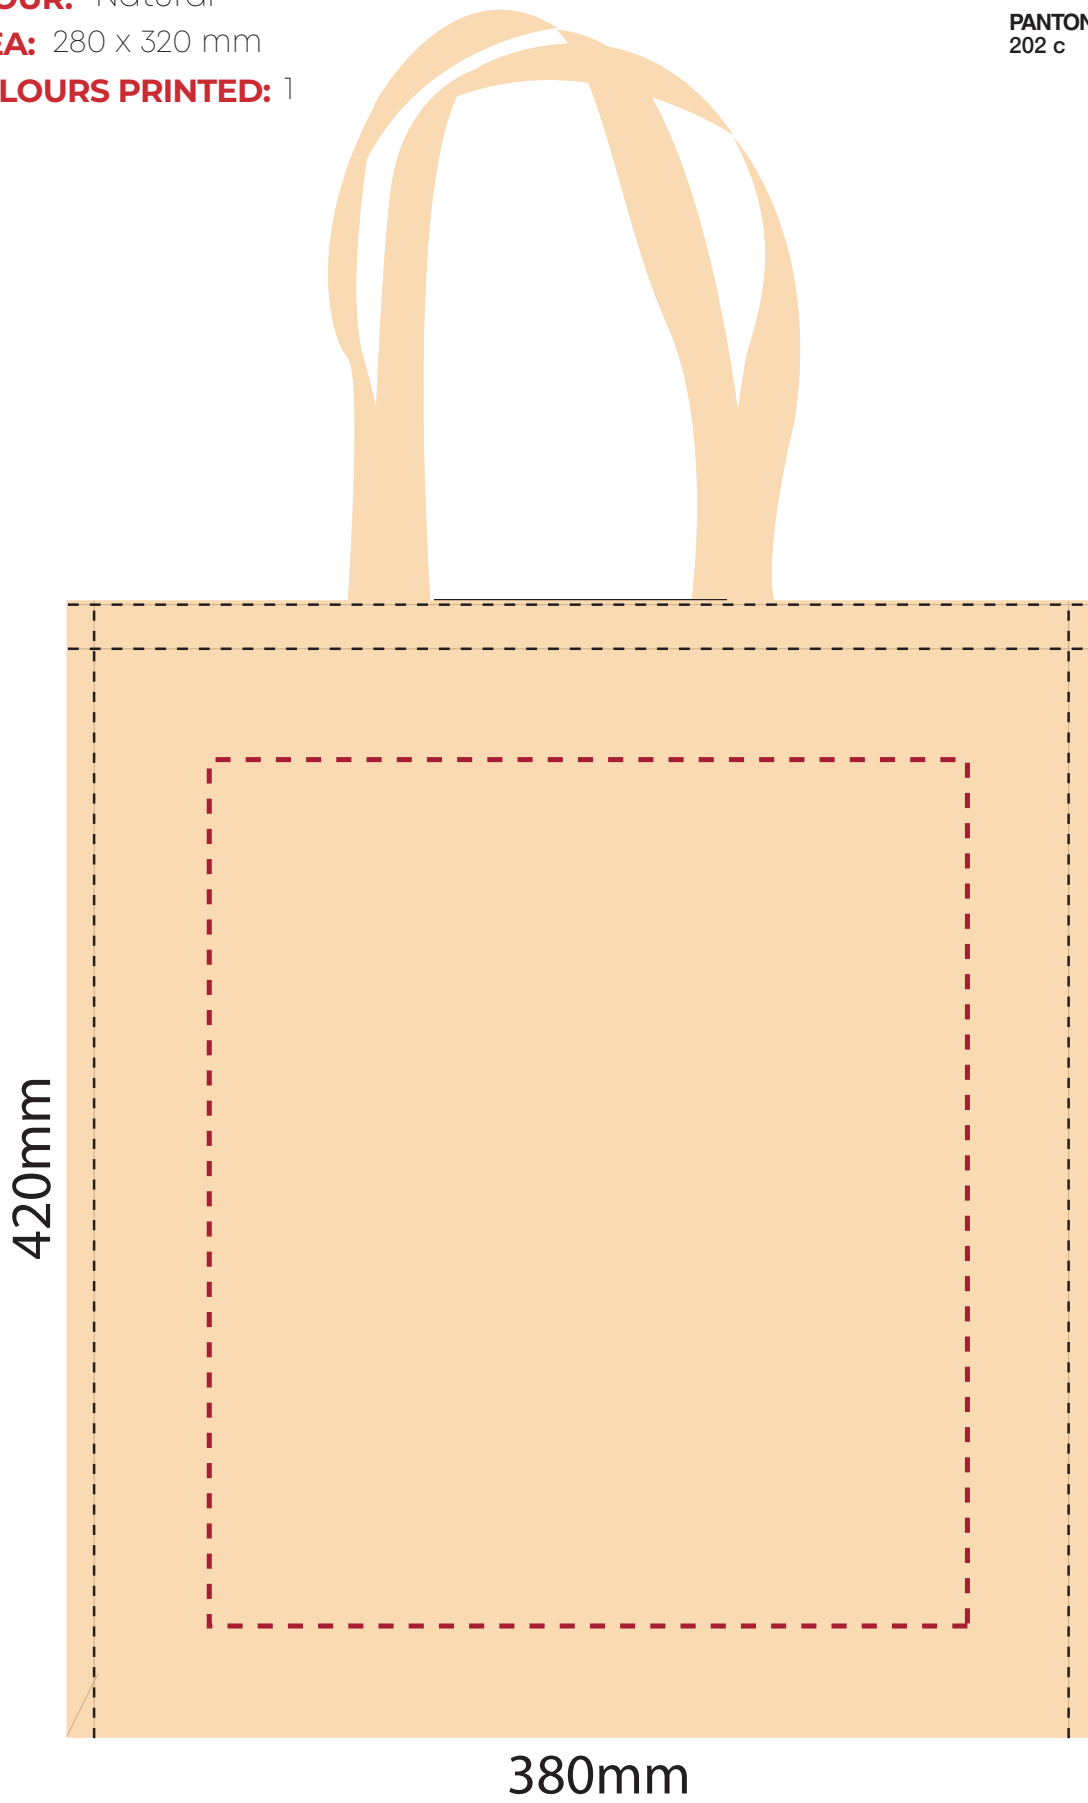

# Promotions

**PRODUCT NAME:** 6oz Flat Cotton Shopper with Long Handles

**BASE COLOUR:** Natural

**PRINT AREA:** 280 x 320 mm

**NO. OF COLOURS PRINTED:** 1

**PRINT COLOURS:**

PANTONE  
202 c

FULL COLOUR  
PRINT

**PRINT AREA:** 280 x 320mm

**PLEASE CAREFULLY CHECK FOR THE FOLLOW:**

**Aa** = Spelling

 = Layout

 = Colours

*It is the customer's responsibility to ensure that the proof is correct in all areas. Once artwork is approved, your order will be processed, based on the above, unless any amendments are made. All orders are subject to our terms and conditions.*

420mm

380mm

**PRINT AREA:** 280 x 320mm