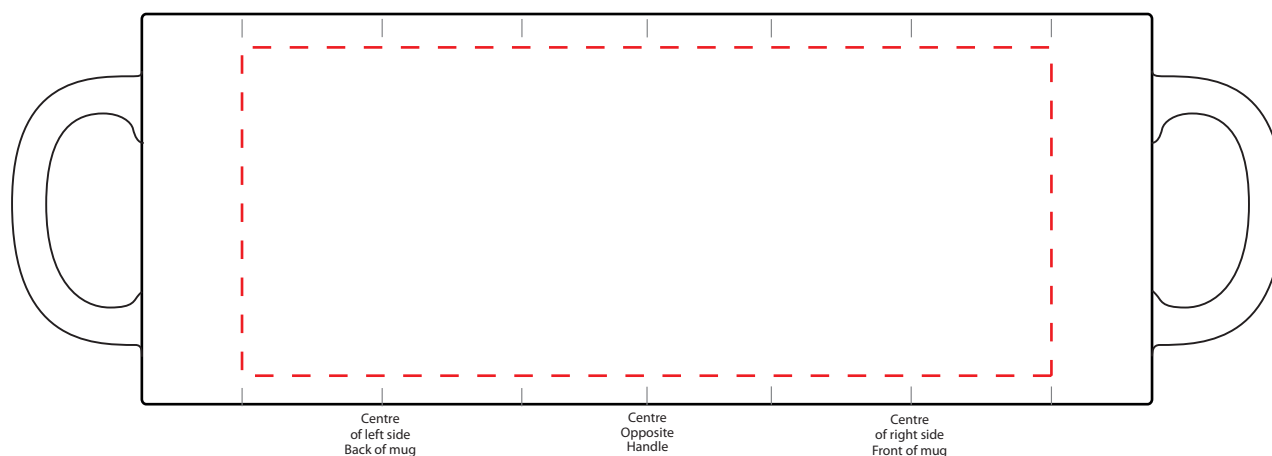

ARTWORK PROOF

PRINT COLOURS:

PRODUCT NAME: Durham/Cambridge Style Mugs

BASE COLOUR: White

PRINT AREA: 185 x 75mm **NO. OF COLOURS PRINTED:** 1

PLEASE CAREFULLY CHECK FOR THE FOLLOW:

Aa = Spelling

 = Layout